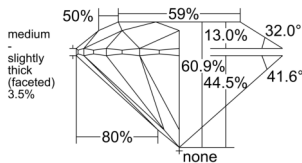

GIA®

FACSIMILE

GIA REPORT 6522298999

Verify this report at GIA.edu

GIA NATURAL DIAMOND DOSSIER®

May 28, 2025
GIA Report Number 6522298999
Shape and Cutting Style ..... Round Brilliant
Measurements ..... 5.65 - 5.67 x 3.45 mm

GRADING RESULTS

Carat Weight ..... 0.67 carat
Color Grade I
Clarity Grade S11
Cut Grade ..... Excellent

ADDITIONAL GRADING INFORMATION

Polish ..... Excellent
Symmetry ..... Excellent
Fluorescence ..... None
Clarity Characteristics..... Crystal, Cloud
Inscription(s): GIA 6522298999

PROPORTIONS

Profile to actual proportions

GRADING SCALES

GIA COLOR SCALE	GIA CLARITY SCALE	GIA CUT SCALE
COLORESS	FLAWLESS	EXCELLENT
D	INTERNALLY FLAWLESS	
E	VVS₁	VERY GOOD
F		
G	VS₁	GOOD
H		
I	SI₁	FAIR
J		
K	I₁	POOR
L		
M	I₂	
N	I₃	
O		
P		
Q		
R		
S		
T		
U		
V		
W		
X		
Y		
Z