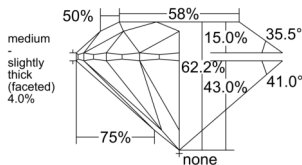

GIA®

FACSIMILE

GIA NATURAL DIAMOND DOSSIER®

May 27, 2025
GIA Report Number 6522292640
Shape and Cutting Style ..... Round Brilliant
Measurements ..... 5.22 - 5.25 x 3.25 mm

GRADING RESULTS

Carat Weight ..... 0.55 carat
Color Grade ..... D
Clarity Grade VVS1
Cut Grade ..... Excellent

ADDITIONAL GRADING INFORMATION

Polish ..... Excellent
Symmetry ..... Excellent
Fluorescence ..... Faint
Clarity Characteristics ..... Pinpoint, Feather
Inscription(s): GIA 6522292640

GIA REPORT 6522292640

Verify this report at GIA.edu

PROPORTIONS

Profile to actual proportions

GRADING SCALES

GIA COLOR SCALE	GIA CLARITY SCALE	GIA CUT SCALE
COLOURLESS	FLAWLESS	EXCELLENT
D	INTERNALLY FLAWLESS	
E	VVS₁	VERY GOOD
F		
G	VS₁	GOOD
H		
I	SI₁	FAIR
J		
K	I₁	POOR
L		
M	I₂	
N		
O	I₃	
P		
Q		
R		
S		
T		
U		
V		
W		
X		
Y		
Z