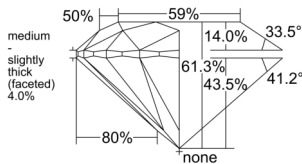

GIA®

FACSIMILE

GIA REPORT 6522285989

Verify this report at GIA.edu

GIA NATURAL DIAMOND DOSSIER®

June 11, 2025
GIA Report Number 6522285989
Shape and Cutting Style ..... Round Brilliant
Measurements ..... 5.46 - 5.49 x 3.35 mm

GRADING RESULTS

Carat Weight ..... 0.61 carat
Color Grade ..... E
Clarity Grade ..... Internally Flawless
Cut Grade ..... Excellent

ADDITIONAL GRADING INFORMATION

Polish ..... Excellent
Symmetry ..... Excellent
Fluorescence ..... Medium Blue
Clarity Characteristics... Surface Graining, Minor Details of Polish
Inspection(s): GIA 6522285989

PROPORTIONS

Profile to actual proportions

GRADING SCALES

GIA COLOR SCALE

COLORLESS	D
	E
	F
	G
	H
	I
	J
NEAR COLORLESS	K
	L
Faint	M
	N
	O
	P
	R
	S
	T
	U
	V
	W
	X
	Y
Light	Z

GIA CLARITY SCALE

FLAWLESS	INTERNAL FLAWLESS	
		VERY VERY SLIGHTLY INCLUDED
VVS₁	VVS₂	
VS₁	VS₂	
SI₁	SI₂	
I₁	I₂	
I₃		

GIA CUT SCALE

EXCELLENT
VERY GOOD
GOOD
FAIR
POOR