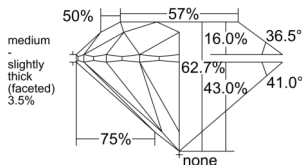

GIA®

FACSIMILE

GIA REPORT 6522258722

Verify this report at GIA.edu

GIA NATURAL DIAMOND DOSSIER®

May 24, 2025
GIA Report Number 6522258722
Shape and Cutting Style ..... Round Brilliant
Measurements ..... 5.17 - 5.20 x 3.25 mm

GRADING RESULTS

Carat Weight ..... 0.54 carat
Color Grade ..... E
Clarity Grade VS1
Cut Grade ..... Excellent

ADDITIONAL GRADING INFORMATION

Polish ..... Excellent
Symmetry ..... Excellent
Fluorescence ..... None
Clarity Characteristics..... Cloud, Crystal, Needle, Pinpoint
Inscription(s): GIA 6522258722

PROPORTIONS

Profile to actual proportions