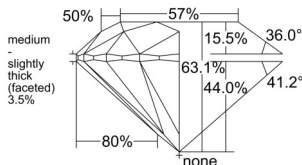

GIA®

FACSIMILE

GIA REPORT 6522224794

Verify this report at GIA.edu

GIA NATURAL DIAMOND DOSSIER®

May 22, 2025
GIA Report Number 6522224794
Shape and Cutting Style ..... Round Brilliant
Measurements ..... 6.11 - 6.16 x 3.87 mm

GRADING RESULTS

Carat Weight ..... 0.90 carat
Color Grade ..... D
Clarity Grade ..... Internally Flawless
Cut Grade ..... Excellent

ADDITIONAL GRADING INFORMATION

Polish ..... Excellent
Symmetry ..... Excellent
Fluorescence ..... Strong Blue
Clarity Characteristics ..... Minor Details of Polish
Inscription(s): GIA 6522224794

PROPORTIONS

GRADING SCALES

GIA COLOR SCALE

COLORESS	D
	E
	F
	G
	H
	I
	J
NEAR COLORESS	K
	L
FANIT	M
	N
	O
	P
VERY LIGHT	R
	S
	T
	U
	V
	W
	X
	Y
LIGHT	Z

GIA CLARITY SCALE

FLAWLESS	INTERNAL FLAWLESS	VERY VERY SLIGHTLY INCLUDED	VERY SLIGHTLY INCLUDED	SLIGHTLY INCLUDED	INCLUDED	
				SI₁		
				SI₂		
				I₁		
				I₂		
				I₃		

GIA CUT SCALE

EXCELLENT
VERY GOOD
GOOD
FAIR
POOR