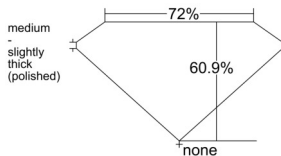

GIA®

FACSIMILE

GIA REPORT 6522219794

Verify this report at GIA.edu

GIA NATURAL DIAMOND DOSSIER®

May 21, 2025
GIA Report Number 6522219794
Shape and Cutting Style ..... Emerald Cut
Measurements ..... 4.66 x 3.34 x 2.04 mm

GRADING RESULTS

Carat Weight ..... 0.30 carat
Color Grade ..... F
Clarity Grade VS1

ADDITIONAL GRADING INFORMATION

Polish ..... Excellent
Symmetry ..... Very Good
Fluorescence ..... None
Clarity Characteristics..... Crystal, Needle, Pinpoint
Inscription(s): GIA 6522219794

PROPORTIONS

Profile not to actual proportions

GRADING SCALES

GIA COLOR SCALE		GIA CLARITY SCALE			
COLORLESS	D	VERY VERY SLIGHTLY INCLUDED	FLAWLESS		
	E		INTERNALLY FLAWLESS		
	F	VERY SLIGHTLY INCLUDED	VVS₁		
	G		VVS₂		
	H		VS₁		
	NEAR COLORLESS	I	SLIGHTLY INCLUDED	VS₂	
		J		SI₁	
		FAINT	K	INCLUDED	SI₂
			L		I₁
			M		I₂
VERT LIGHT	N	LIGHT	I₃		
	O				
	P				
	Q				
	R