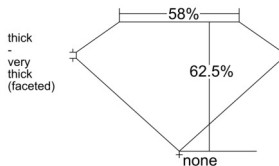

GIA®

FACSIMILE

GIA REPORT 6522188637

Verify this report at GIA.edu

GIA NATURAL DIAMOND DOSSIER®

May 19, 2025
GIA Report Number 6522188637
Shape and Cutting Style ..... Pear Brilliant
Measurements ..... 6.88 x 4.37 x 2.73 mm

GRADING RESULTS

Carat Weight ..... 0.50 carat
Color Grade ..... E
Clarity Grade VVS1

ADDITIONAL GRADING INFORMATION

Polish ..... Excellent
Symmetry ..... Excellent
Fluorescence ..... None
Clarity Characteristics ..... Cloud
Inscription(s): GIA 6522188637

PROPORTIONS

Profile not to actual proportions

GRADING SCALES

GIA COLOR SCALE		GIA CLARITY SCALE	
COLORLESS	D	VERY VERY SLIGHTLY INCLUDED	FLAWLESS
	E		INTERNALLY FLAWLESS
	F		VVS₁
	G		VVS₂
	H		VS₁
	I		VS₂
	J		SI₁
	K		SI₂
	L		I₁
	M		I₂
NEAR COLORLESS	N	SLIGHTLY INCLUDED	I₃
	O		
	P		
	Q		
FAINT	R		
	S		
	T		
	U		
VERY LIGHT	V		
	W		
	X		
	Y		
LIGHT	Z