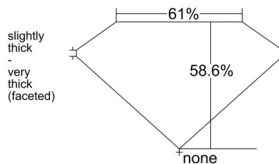

GIA®

FACSIMILE

GIA REPORT 6522131047

Verify this report at GIA.edu

GIA NATURAL DIAMOND DOSSIER®

May 17, 2025
GIA Report Number 6522131047
Shape and Cutting Style ..... Heart Brilliant
Measurements ..... 5.06 x 5.85 x 3.43 mm

GRADING RESULTS

Carat Weight ..... 0.60 carat
Color Grade ..... D
Clarity Grade VS1

ADDITIONAL GRADING INFORMATION

Polish ..... Excellent
Symmetry ..... Very Good
Fluorescence ..... None
Clarity Characteristics ..... Crystal, Pinpoint
Inscription(s): GIA 6522131047

PROPORTIONS

Profile not to actual proportions

GRADING SCALES

GIA COLOR SCALE		GIA CLARITY SCALE			
COLORLESS	D	VERY VERY SLIGHTLY INCLUDED	FLAWLESS		
	E		INTERNALLY FLAWLESS		
	F		VS₁		
	NEAR COLORLESS	G	VERY SLIGHTLY INCLUDED	VS₂	
		H		VS₁	
		FAINT	I	SLIGHTLY INCLUDED	VS₂
			J		SI₁
	K		SI₂		
	VERT LIGHT		L	INCLUDED	I₁
		M	I₂		
N		I₃			
O					
P					
Q					
LIGHT	R				
	S				
	T				
	U				
	V				
	W				
	X				
	Y				
	Z