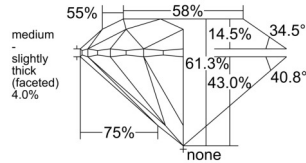

GIA®

FACSIMILE

GIA REPORT 6522130228

Verify this report at GIA.edu

GIA NATURAL DIAMOND DOSSIER®

May 14, 2025
GIA Report Number 6522130228
Shape and Cutting Style ..... Round Brilliant
Measurements ..... 5.46 - 5.49 x 3.36 mm

GRADING RESULTS

Carat Weight ..... 0.62 carat
Color Grade ..... F
Clarity Grade VVS1
Cut Grade ..... Excellent

ADDITIONAL GRADING INFORMATION

Polish ..... Excellent
Symmetry ..... Excellent
Fluorescence ..... Medium Blue
Clarity Characteristics ..... Pinpoint
Inscription(s): GIA 6522130228

PROPORTIONS

Profile to actual proportions

GRADING SCALES

GIA COLOR SCALE	GIA CLARITY SCALE	GIA CUT SCALE	
D	FLAWLESS	EXCELLENT	
E	INTERNALLY FLAWLESS		
F		VVS₁	VERY GOOD
G	VVS₂		
H	VS₁	GOOD	
I	VS₂		
J	SI₁	FAIR	
K	SI₂		
L	I₁	POOR	
M			
N			
O	I₂		
P			
Q			
R	I₃		
S			
T			
U			
V			
W			
X			
Y			
Z