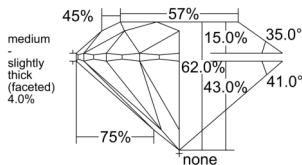

GIA®

FACSIMILE

GIA REPORT 6522099306

Verify this report at GIA.edu

GIA NATURAL DIAMOND DOSSIER®

May 09, 2025
GIA Report Number 6522099306
Shape and Cutting Style ..... Round Brilliant
Measurements ..... 5.70 - 5.72 x 3.54 mm

GRADING RESULTS

Carat Weight ..... 0.71 carat
Color Grade ..... G
Clarity Grade VS1
Cut Grade ..... Excellent

ADDITIONAL GRADING INFORMATION

Polish ..... Excellent
Symmetry ..... Excellent
Fluorescence ..... None
Clarity Characteristics..... Crystal, Cloud, Needle, Pinpoint
Inscription(s): GIA 6522099306

PROPORTIONS

Profile to actual proportions

GRADING SCALES

GIA COLOR SCALE

COLORLESS	D
	E
	F
	G
	H
	I
	J
NEAR COLORLESS	K
	L
Faint	M
	N
	O
	P
Very Light	Q
	R
	S
	T
	U
	V
Light	W
	X
	Y
	Z

GIA CLARITY SCALE

FLAWLESS	VERY VERY SLIGHTLY INCLUDED	VS₁	VS₂	VS₁	VS₂	SL₁	SL₂	I₁	I₂	I₃		
											FLAWLESS	INTERNALLY FLAWLESS

GIA CUT SCALE

EXCELLENT
VERY GOOD
GOOD
FAIR
POOR