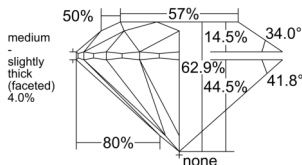

GIA®

FACSIMILE

GIA REPORT 6522091578

Verify this report at GIA.edu

GIA NATURAL DIAMOND DOSSIER®

May 09, 2025
GIA Report Number 6522091578
Shape and Cutting Style ..... Round Brilliant
Measurements ..... 5.29 - 5.33 x 3.34 mm

GRADING RESULTS

Carat Weight ..... 0.57 carat
Color Grade ..... F
Clarity Grade VVS1
Cut Grade ..... Excellent

ADDITIONAL GRADING INFORMATION

Polish ..... Excellent
Symmetry ..... Excellent
Fluorescence ..... Strong Blue
Clarity Characteristics ..... Pinpoint
Inscription(s): GIA 6522091578

PROPORTIONS

Profile to actual proportions

GRADING SCALES

GIA COLOR SCALE

COLORLESS	D
	E
	F
	G
	H
	I
	J
NEAR COLORLESS	K
	L
FAIN	M
	N
	O
	P
	Q
VERY LIGHT	R
	S
	T
	U
	V
	W
	X
	Y
LIGHT	Z

GIA CLARITY SCALE

FLAWLESS	INTERNAL FLAWLESS	
		FLAWLESS
VERY VERY SLIGHTLY INCLUDED	VVS₁	
	VVS₂	
VERY SLIGHTLY INCLUDED	VS₁	
	VS₂	
SLIGHTLY INCLUDED	SI₁	
	SI₂	
INCLUDED	I₁	
	I₂	
	I₃	

GIA CUT SCALE

EXCELLENT
VERY GOOD
GOOD
FAIR
POOR