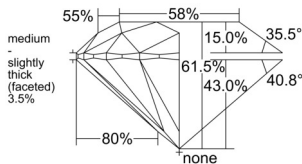

GIA®

FACSIMILE

GIA REPORT 6522089856

Verify this report at GIA.edu

GIA NATURAL DIAMOND DOSSIER®

May 13, 2025
GIA Report Number 6522089856
Shape and Cutting Style ..... Round Brilliant
Measurements ..... 4.39 - 4.41 x 2.71 mm

GRADING RESULTS

Carat Weight ..... 0.32 carat
Color Grade ..... H
Clarity Grade S11
Cut Grade ..... Excellent

ADDITIONAL GRADING INFORMATION

Polish ..... Excellent
Symmetry ..... Excellent
Fluorescence ..... None
Clarity Characteristics ..... Crystal, Cloud
Inscription(s): GIA 6522089856

PROPORTIONS

GRADING SCALES

GIA COLOR SCALE

COLORLESS	D
	E
	F
	G
	H
	I
	J
NEAR COLORLESS	K
	L
FAIN	M
	N
	O
	P
	Q
VERY LIGHT	R
	S
	T
	U
	V
	W
	X
	Y
LIGHT	Z

GIA CLARITY SCALE

FLAWLESS	INTERNAL FLAWLESS	
		EXCELLENT
VERY VERY SLIGHTLY INCLUDED	VVS₁	
	VVS₂	
VERY SLIGHTLY INCLUDED	VS₁	
	VS₂	
SLIGHTLY INCLUDED	S1₁	
	S1₂	
INCLUDED	I₁	
	I₂	
	I₃	

GIA CUT SCALE

EXCELLENT
VERY GOOD
GOOD
FAIR
POOR