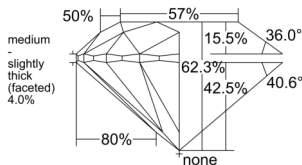

GIA®

FACSIMILE

GIA REPORT 6522071794

Verify this report at GIA.edu

GIA NATURAL DIAMOND DOSSIER®

May 07, 2025
GIA Report Number 6522071794
Shape and Cutting Style ..... Round Brilliant
Measurements ..... 5.43 - 5.46 x 3.39 mm

GRADING RESULTS

Carat Weight ..... 0.62 carat
Color Grade ..... E
Clarity Grade VVS1
Cut Grade ..... Excellent

ADDITIONAL GRADING INFORMATION

Polish ..... Excellent
Symmetry ..... Excellent
Fluorescence ..... Faint
Clarity Characteristics ..... Pinpoint
Inscription(s): GIA 6522071794

PROPORTIONS

Profile to actual proportions

GRADING SCALES

GIA COLOR SCALE	GIA CLARITY SCALE	GIA CUT SCALE	
D	FLAWLESS	EXCELLENT	
E	INTERNALLY FLAWLESS		
F		VVS₁	VERY GOOD
G	VVS₂		
H	VS₁	GOOD	
I	VS₂		
J	SI₁	FAIR	
K	SI₂		
L	I₁	POOR	
M	I₂		
N	I₃		
O			
P			
Q			
R			
S			
T			
U			
V			
W			
X			
Y			
Z