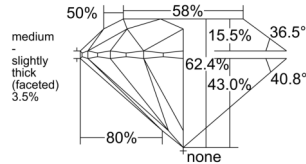

GIA®

FACSIMILE

GIA REPORT 6522063626

Verify this report at GIA.edu

GIA NATURAL DIAMOND DOSSIER®

May 07, 2025
GIA Report Number 6522063626
Shape and Cutting Style ..... Round Brilliant
Measurements ..... 4.45 - 4.47 x 2.78 mm

GRADING RESULTS

Carat Weight ..... 0.34 carat
Color Grade ..... F
Clarity Grade VVS1
Cut Grade ..... Excellent

ADDITIONAL GRADING INFORMATION

Polish ..... Excellent
Symmetry ..... Excellent
Fluorescence ..... None
Clarity Characteristics ..... Cloud
Inscription(s): GIA 6522063626

PROPORTIONS

GRADING SCALES

GIA COLOR SCALE	GIA CLARITY SCALE	GIA CUT SCALE	
D	FLAWLESS	EXCELLENT	
E	INTERNALLY FLAWLESS		
F		VVS₁	VERY GOOD
G	VVS₂		
H	VS₁	GOOD	
I	VS₂		
J	SI₁	FAIR	
K	SI₂		
L	I₁	POOR	
M	I₂		
N	I₃		
O			
P			
Q			
R			
S			
T			
U			
V			
W			
X			
Y			
Z