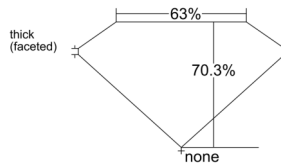

GIA®

FACSIMILE

GIA REPORT 6522033245

Verify this report at GIA.edu

GIA NATURAL DIAMOND DOSSIER®

May 02, 2025
GIA Report Number 6522033245
Shape and Cutting Style ..... Cushion Modified Brilliant
Measurements ..... 5.13 x 5.11 x 3.59 mm

GRADING RESULTS

Carat Weight ..... 0.72 carat
Color Grade I
Clarity Grade VS2

ADDITIONAL GRADING INFORMATION

Polish ..... Excellent
Symmetry ..... Excellent
Fluorescence ..... Medium Blue
Clarity Characteristics ..... Crystal
Inscription(s): GIA 6522033245

PROPORTIONS

Profile not to actual proportions

GRADING SCALES

GIA COLOR SCALE		GIA CLARITY SCALE			
COLORLESS	D	VERY VERY SLIGHTLY INCLUDED	FLAWLESS		
	E		INTERNALLY FLAWLESS		
	F	VERY SLIGHTLY INCLUDED	VVS₁		
	G		VVS₂		
	H		VS₁		
	NEAR COLORLESS	I	SLIGHTLY INCLUDED	VS₂	
		J		SI₁	
		FAINT	K	INCLUDED	SI₂
			L		I₁
			M		I₂
VERT LIGHT	N	LIGHT	I₃		
	O				
	P				
	Q				
	R				
	S				
	T