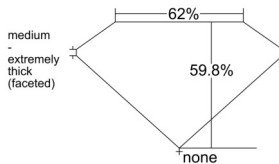

GIA®

FACSIMILE

GIA REPORT 6522024653

Verify this report at GIA.edu

GIA NATURAL DIAMOND DOSSIER®

May 02, 2025
GIA Report Number 6522024653
Shape and Cutting Style ..... Heart Brilliant
Measurements ..... 5.12 x 6.07 x 3.63 mm

GRADING RESULTS

Carat Weight ..... 0.70 carat
Color Grade ..... E
Clarity Grade VVS1

ADDITIONAL GRADING INFORMATION

Polish ..... Very Good
Symmetry ..... Very Good
Fluorescence ..... Faint
Clarity Characteristics..... Needle, Pinpoint, Feather, Cavity
Inscription(s): GIA 6522024653

PROPORTIONS

Profile not to actual proportions

GRADING SCALES

GIA COLOR SCALE		GIA CLARITY SCALE	
COLORLESS	D	VERY VERY SLIGHTLY INCLUDED	FLAWLESS
	E		INTERNALLY FLAWLESS
	F		VVS₁
	G		VVS₂
	H		VS₁
	I		VS₂
	J		SI₁
	K		SI₂
	L		I₁
	M		I₂
NEAR COLORLESS	N	SLIGHTLY INCLUDED	I₃
	O		
	P		
	Q		
FAINT	R		
	S		
	T		
	U		
VERT LIGHT	V		
	W		
	X		
	Y		
LIGHT	Z