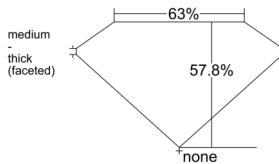

GIA®

FACSIMILE

GIA REPORT 6521988604

Verify this report at GIA.edu

GIA NATURAL DIAMOND DOSSIER®

July 31, 2025
GIA Report Number 6521988604
Shape and Cutting Style ..... Heart Brilliant
Measurements ..... 5.37 x 6.07 x 3.51 mm

GRADING RESULTS

Carat Weight ..... 0.63 carat
Color Grade I
Clarity Grade VVS1

ADDITIONAL GRADING INFORMATION

Polish ..... Excellent
Symmetry ..... Excellent
Fluorescence ..... None
Clarity Characteristics ..... Pinpoint
Inscription(s): GIA 6521988604

PROPORTIONS

Profile not to actual proportions

GRADING SCALES

GIA COLOR SCALE		GIA CLARITY SCALE	
COLORLESS	D	VERY VERY SLIGHTLY INCLUDED	FLAWLESS
	E		INTERNALLY FLAWLESS
	F		VVS₁
	G		VVS₂
	H		VS₁
	I		VS₂
	J		SI₁
	K		SI₂
	L		I₁
	M		I₂
NEAR COLORLESS	N	SLIGHTLY INCLUDED	I₃
	O		
	P		
	Q		
FAINT	R		
	S		
	T		
	U		
VERT LIGHT	V		
	W		
	X		
	Y		
LIGHT	Z