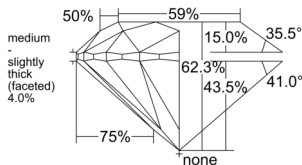

GIA®

FACSIMILE

GIA REPORT 6521969037

Verify this report at GIA.edu

GIA NATURAL DIAMOND DOSSIER®

August 06, 2025
GIA Report Number 6521969037
Shape and Cutting Style ..... Round Brilliant
Measurements ..... 5.87 - 5.92 x 3.67 mm

GRADING RESULTS

Carat Weight ..... 0.80 carat
Color Grade ..... H
Clarity Grade S11
Cut Grade ..... Excellent

ADDITIONAL GRADING INFORMATION

Polish ..... Excellent
Symmetry ..... Excellent
Fluorescence ..... None
Clarity Characteristics..... Crystal, Feather, Cloud
Inspection(s): GIA 6521969037

PROPORTIONS

GRADING SCALES

GIA COLOR SCALE	GIA CLARITY SCALE	GIA CUT SCALE	
D	FLAWLESS	EXCELLENT	
E	INTERNALLY FLAWLESS		
F		VVS₁	VERY GOOD
G	VVS₂		
H	VS₁	GOOD	
I	VS₂		
J	S1₁	FAIR	
K	S1₂		
L	I₁	POOR	
M	I₂		
N	I₃		
O			
P			
Q			
R			
S			
T			
U			
V			
W			
X			
Y			
Z