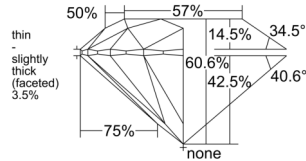

GIA®

FACSIMILE

GIA REPORT 6521937486

Verify this report at GIA.edu

GIA NATURAL DIAMOND DOSSIER®

July 28, 2025
GIA Report Number 6521937486
Shape and Cutting Style ..... Round Brilliant
Measurements ..... 4.74 - 4.78 x 2.89 mm

GRADING RESULTS

Carat Weight ..... 0.40 carat
Color Grade ..... D
Clarity Grade VS1
Cut Grade ..... Excellent

ADDITIONAL GRADING INFORMATION

Polish ..... Excellent
Symmetry ..... Excellent
Fluorescence ..... None
Clarity Characteristics ..... Crystal, Cloud
Inscription(s): GIA 6521937486

PROPORTIONS

GRADING SCALES

GIA COLOR SCALE	GIA CLARITY SCALE	GIA CUT SCALE
COLOURLESS	FLAWLESS	EXCELLENT
D	INTERNALLY FLAWLESS	
E	VVS₁	VERY GOOD
F		
G	VS₁	GOOD
H		
I	SI₁	FAIR
J		
K	I₁	POOR
L		
M	I₂	
N		
O	I₃	
P		
Q		
R		
S		
T		
U		
V		
W		
X		
Y		
Z