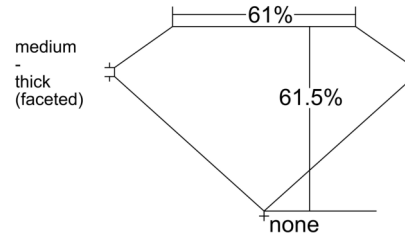

GIA NATURAL DIAMOND GRADING REPORT

July 19, 2025  
 GIA Report Number ..... 6521838957  
 Shape and Cutting Style ..... Oval Brilliant  
 Measurements ..... 8.41 x 5.48 x 3.37 mm

GRADING RESULTS

Carat Weight ..... 1.01 carat  
 Color Grade ..... G  
 Clarity Grade ..... SI1

Profile not to actual proportions

CLARITY CHARACTERISTICS

KEY TO SYMBOLS\*

- Crystal
- ~ Feather
- △ Natural

\* Red symbols denote internal characteristics (inclusions). Green or black symbols denote external characteristics (blemishes). Diagram is an approximate representation of the diamond, and symbols shown indicate type, position, and approximate size of clarity characteristics. All clarity characteristics may not be shown. Details of finish are not shown.