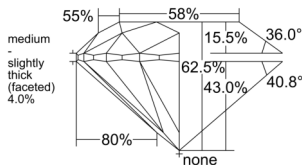

GIA®

FACSIMILE

GIA REPORT 6521817966

Verify this report at GIA.edu

GIA NATURAL DIAMOND DOSSIER®

July 16, 2025
GIA Report Number 6521817966
Shape and Cutting Style ..... Round Brilliant
Measurements ..... 5.02 - 5.04 x 3.15 mm

GRADING RESULTS

Carat Weight ..... 0.50 carat
Color Grade ..... E
Clarity Grade VS1
Cut Grade ..... Excellent

ADDITIONAL GRADING INFORMATION

Polish ..... Excellent
Symmetry ..... Excellent
Fluorescence ..... Strong Blue
Clarity Characteristics ..... Indented Natural, Pinpoint
Inscription(s): GIA 6521817966

PROPORTIONS

GRADING SCALES

GIA COLOR SCALE

COLORLESS	D
	E
	F
	G
	H
	I
	J
NEAR COLORLESS	K
	L
FAIN	M
	N
	O
	P
VERY LIGHT	Q
	R
	S
	T
	U
	V
	W
	X
	Y
LIGHT	Z

GIA CLARITY SCALE

	FLAWLESS
	INTERNALLY FLAWLESS
VERY VERY SLIGHTLY INCLUDED	VVS₁
	VVS₂
VERY SLIGHTLY INCLUDED	VS₁
	VS₂
SLIGHTLY INCLUDED	SI₁
	SI₂
INCLUDED	I₁
	I₂
	I₃

GIA CUT SCALE

	EXCELLENT
	VERY GOOD
	GOOD
	FAIR
	POOR