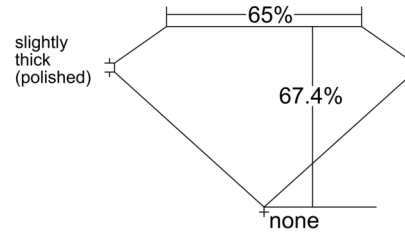

GIA NATURAL DIAMOND GRADING REPORT

July 18, 2025
GIA Report Number 6521805574
Shape and Cutting Style Emerald Cut
Measurements 7.31 x 5.05 x 3.40 mm

GRADING RESULTS

Carat Weight 1.25 carat
Color Grade F
Clarity Grade VS2

PROPORTIONS

Profile not to actual proportions

CLARITY CHARACTERISTICS

KEY TO SYMBOLS*

- Cloud
- Feather

* Red symbols denote internal characteristics (inclusions). Green or black symbols denote external characteristics (blemishes). Diagram is an approximate representation of the diamond, and symbols shown indicate type, position, and approximate size of clarity characteristics. All clarity characteristics may not be shown. Details of finish are not shown.