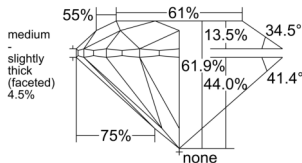

GIA®

FACSIMILE

GIA NATURAL DIAMOND DOSSIER®

July 12, 2025
GIA Report Number 6521784766
Shape and Cutting Style ..... Round Brilliant
Measurements ..... 5.63 - 5.67 x 3.50 mm

GRADING RESULTS

Carat Weight ..... 0.70 carat
Color Grade ..... D
Clarity Grade VS1
Cut Grade ..... Excellent

ADDITIONAL GRADING INFORMATION

Polish ..... Excellent
Symmetry ..... Excellent
Fluorescence ..... Strong Blue
Clarity Characteristics ..... Crystal, Pinpoint
Inscription(s): GIA 6521784766

GIA REPORT 6521784766

Verify this report at GIA.edu

PROPORTIONS

Profile to actual proportions

GRADING SCALES

GIA COLOR SCALE	GIA CLARITY SCALE	GIA CUT SCALE	
D	FLAWLESS	EXCELLENT	
E	INTERNALLY FLAWLESS		
F		VVS₁	VERY GOOD
G	VVS₂		
H	VS₁	GOOD	
I	VS₂		
J	SI₁	FAIR	
K	SI₂		
L	I₁	POOR	
M	I₂		
N	I₃		
O			
P			
Q			
R			
S			
T			
U			
V			
W			
X			
Y			
Z