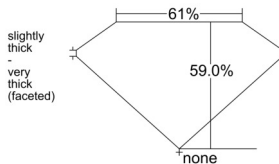

GIA®

FACSIMILE

GIA REPORT 6521771587

Verify this report at GIA.edu

GIA NATURAL DIAMOND DOSSIER®

July 11, 2025
GIA Report Number **6521771587**
Shape and Cutting Style ..... **Pear Brilliant**
Measurements ..... **8.43 x 4.93 x 2.91 mm**

GRADING RESULTS

Carat Weight ..... **0.75 carat**
Color Grade ..... **D**
Clarity Grade **S11**

ADDITIONAL GRADING INFORMATION

Polish ..... **Excellent**
Symmetry ..... **Very Good**
Fluorescence ..... **Faint**
Clarity Characteristics ..... **Feather**
Inscription(s): **GIA 6521771587**

PROPORTIONS

Profile not to actual proportions

GRADING SCALES

GIA COLOR SCALE		GIA CLARITY SCALE			
COLORLESS	D	VERY SLIGHTLY INCLUDED	FLAWLESS		
	E		INTERNALLY FLAWLESS		
	F		VVS₁		
	G		VVS₂		
	NEAR COLORLESS	H	VERY SLIGHTLY INCLUDED	VS₁	
		I		VS₂	
		FAINT	J	SLIGHTLY INCLUDED	S1₁
			K		S1₂
	L		I₁		
	M		INCLUDED	I₂	
N	I₃				
O					
VERT LIGHT	P				
	Q				
	R				
	S				
	T				
	LIGHT	U			
		V			
W					
X					
Y					
Z