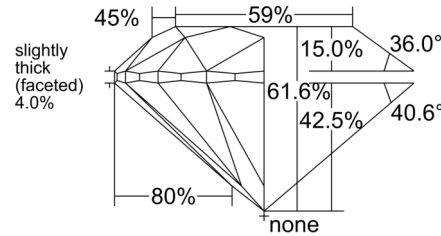

### GIA NATURAL DIAMOND GRADING REPORT

July 11, 2025  
 GIA Report Number ..... 6521765529  
 Shape and Cutting Style ..... Round Brilliant  
 Measurements ..... 7.28 - 7.32 x 4.50 mm

### GRADING RESULTS

Carat Weight ..... 1.50 carat  
 Color Grade ..... H  
 Clarity Grade ..... SI2  
 Cut Grade ..... Excellent

### PROPORTIONS

Profile to actual proportions