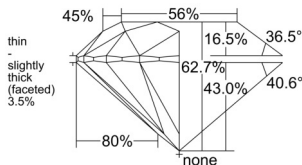

GIA®

FACSIMILE

GIA REPORT 6521708631

Verify this report at GIA.edu

GIA NATURAL DIAMOND DOSSIER®

July 08, 2025
GIA Report Number 6521708631
Shape and Cutting Style ..... Round Brilliant
Measurements ..... 4.91 - 4.93 x 3.08 mm

GRADING RESULTS

Carat Weight ..... 0.46 carat
Color Grade I
Clarity Grade VS1
Cut Grade ..... Excellent

ADDITIONAL GRADING INFORMATION

Polish ..... Excellent
Symmetry ..... Excellent
Fluorescence ..... Faint
Clarity Characteristics..... Crystal, Pinpoint
Inscription(s): GIA 6521708631

PROPORTIONS

GRADING SCALES

GIA COLOR SCALE	GIA CLARITY SCALE	GIA CUT SCALE
COLOURLESS	FLAWLESS	EXCELLENT
D	INTERNALLY FLAWLESS	
E	VVS₁	VERY GOOD
F		
G	VS₁	GOOD
H		
I	SI₁	FAIR
J		
K	I₁	POOR
L		
M	I₂	
N		
O	I₃	
P		
Q		
R		
S		
T		
U		
V		
W		
X		
Y		
Z