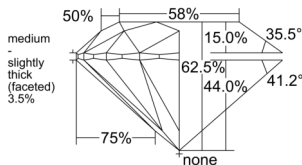

GIA®

FACSIMILE

GIA REPORT 6521683055

Verify this report at GIA.edu

GIA NATURAL DIAMOND DOSSIER®

July 03, 2025
GIA Report Number 6521683055
Shape and Cutting Style ..... Round Brilliant
Measurements ..... 4.89 - 4.95 x 3.08 mm

GRADING RESULTS

Carat Weight ..... 0.46 carat
Color Grade ..... F
Clarity Grade VVS1
Cut Grade ..... Excellent

ADDITIONAL GRADING INFORMATION

Polish ..... Excellent
Symmetry ..... Very Good
Fluorescence ..... None
Clarity Characteristics ..... Pinpoint, Feather
Inscription(s): GIA 6521683055

PROPORTIONS

GRADING SCALES

GIA COLOR SCALE	GIA CLARITY SCALE	GIA CUT SCALE	
D	FLAWLESS	EXCELLENT	
E	INTERNALLY FLAWLESS		
F		VVS₁	VERY GOOD
G	VVS₂		
H	VS₁	GOOD	
I	VS₂		
J	SI₁	FAIR	
K	SI₂		
L	I₁	POOR	
M			
N			
O	I₂		
P			
Q			
R	I₃		
S			
T			
U			
V			
W			
X			
Y			
Z