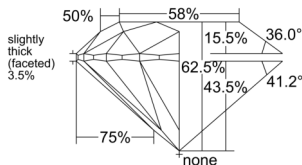

GIA®

FACSIMILE

GIA REPORT 6521639770

Verify this report at GIA.edu

GIA NATURAL DIAMOND DOSSIER®

June 30, 2025
GIA Report Number 6521639770
Shape and Cutting Style ..... Round Brilliant
Measurements ..... 4.53 - 4.57 x 2.84 mm

GRADING RESULTS

Carat Weight ..... 0.36 carat
Color Grade I
Clarity Grade VVS2
Cut Grade ..... Excellent

ADDITIONAL GRADING INFORMATION

Polish ..... Excellent
Symmetry ..... Excellent
Fluorescence ..... None
Clarity Characteristics ..... Pinpoint, Feather
Inscription(s): GIA 6521639770

PROPORTIONS

Profile to actual proportions

GRADING SCALES

GIA COLOR SCALE	GIA CLARITY SCALE	GIA CUT SCALE
COLOURLESS	FLAWLESS	EXCELLENT
D	FLAWLESS	
E	INTERNALLY FLAWLESS	VERY GOOD
F	VVS₁	
G	VVS₂	GOOD
H	VS₁	
I	VS₂	FAIR
J	SI₁	
K	SI₂	POOR
L	I₁	
M	I₂	
N	I₃	
O		
P		
Q		
R		
S		
T		
U		
V		
W		
X		
Y		
Z