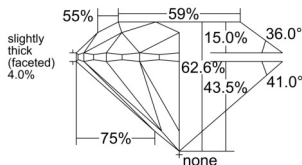

GIA®

FACSIMILE

GIA REPORT 6521605161

Verify this report at GIA.edu

GIA NATURAL DIAMOND DOSSIER®

June 26, 2025
GIA Report Number 6521605161
Shape and Cutting Style ..... Round Brilliant
Measurements ..... 5.01 - 5.04 x 3.14 mm

GRADING RESULTS

Carat Weight ..... 0.50 carat
Color Grade ..... E
Clarity Grade VS1
Cut Grade ..... Excellent

ADDITIONAL GRADING INFORMATION

Polish ..... Excellent
Symmetry ..... Excellent
Fluorescence ..... Strong Blue
Clarity Characteristics ..... Feather
Inscription(s): GIA 6521605161

PROPORTIONS

Profile to actual proportions