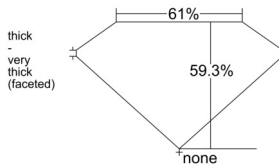

GIA®

FACSIMILE

GIA REPORT 6521559848

Verify this report at GIA.edu

GIA NATURAL DIAMOND DOSSIER®

June 20, 2025
GIA Report Number 6521559848
Shape and Cutting Style ..... Pear Brilliant
Measurements ..... 5.84 x 3.69 x 2.19 mm

GRADING RESULTS

Carat Weight ..... 0.29 carat
Color Grade ..... E
Clarity Grade VVS1

ADDITIONAL GRADING INFORMATION

Polish ..... Very Good
Symmetry ..... Very Good
Fluorescence ..... None
Clarity Characteristics ..... Pinpoint
Inscription(s): GIA 6521559848

PROPORTIONS

Profile not to actual proportions

GRADING SCALES

GIA COLOR SCALE		GIA CLARITY SCALE	
COLORLESS	D	VERY VERY SLIGHTLY INCLUDED	FLAWLESS
	E		INTERNALLY FLAWLESS
	F		VVS₁
	G		VVS₂
	H		VS₁
	I		VS₂
	J		SI₁
	K		SI₂
	L		I₁
	M		I₂
NEAR COLORLESS	N	SLIGHTLY INCLUDED	I₃
	O		
	P		
	Q		
FAINT	R		
	S		
	T		
	U		
VERT LIGHT	V		
	W		
	X		
	Y		
LIGHT	Z