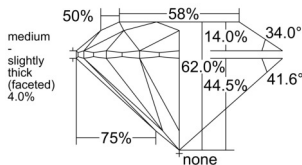

GIA®

FACSIMILE

GIA NATURAL DIAMOND DOSSIER®

June 19, 2025
GIA Report Number 6521543199
Shape and Cutting Style ..... Round Brilliant
Measurements ..... 4.29 - 4.31 x 2.67 mm

GRADING RESULTS

Carat Weight ..... 0.30 carat
Color Grade ..... G
Clarity Grade VVS1
Cut Grade ..... Excellent

ADDITIONAL GRADING INFORMATION

Polish ..... Excellent
Symmetry ..... Excellent
Fluorescence ..... Faint
Clarity Characteristics ..... Pinpoint
Inscription(s): GIA 6521543199

GIA REPORT 6521543199

Verify this report at GIA.edu

PROPORTIONS

Profile to actual proportions