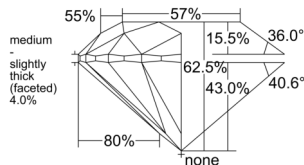

GIA®

FACSIMILE

GIA REPORT 6521513234

Verify this report at GIA.edu

GIA NATURAL DIAMOND DOSSIER®

June 17, 2025
GIA Report Number 6521513234
Shape and Cutting Style ..... Round Brilliant
Measurements ..... 6.02 - 6.05 x 3.77 mm

GRADING RESULTS

Carat Weight ..... 0.85 carat
Color Grade ..... D
Clarity Grade VS1
Cut Grade ..... Excellent

ADDITIONAL GRADING INFORMATION

Polish ..... Excellent
Symmetry ..... Excellent
Fluorescence ..... Strong Blue
Clarity Characteristics..... Crystal, Feather, Needle, Pinpoint
Inscription(s): GIA 6521513234

PROPORTIONS

Profile to actual proportions