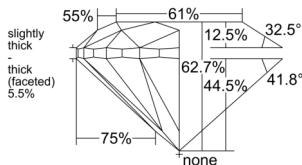

GIA®

FACSIMILE

GIA REPORT 6521391684

Verify this report at GIA.edu

GIA NATURAL DIAMOND DOSSIER®

June 06, 2025
GIA Report Number 6521391684
Shape and Cutting Style ..... Round Brilliant
Measurements ..... 4.99 - 5.06 x 3.15 mm

GRADING RESULTS

Carat Weight ..... 0.50 carat
Color Grade ..... E
Clarity Grade VVS1
Cut Grade ..... Very Good

ADDITIONAL GRADING INFORMATION

Polish ..... Excellent
Symmetry ..... Very Good
Fluorescence ..... None
Clarity Characteristics..... Pinpoint, Indented Natural
Inspection(s): GIA 6521391684

PROPORTIONS

Profile to actual proportions

GRADING SCALES

GIA COLOR SCALE	GIA CLARITY SCALE	GIA CUT SCALE	
D	FLAWLESS	EXCELLENT	
E	INTERNALLY FLAWLESS		
F		VVS₁	VERY GOOD
G	VVS₂		
H	VS₁	GOOD	
I	VS₂		
J	SI₁	FAIR	
K	SI₂		
L	I₁	POOR	
M	I₂		
N	I₃		
O			
P			
Q			
R			
S			
T			
U			
V			
W			
X			
Y			
Z