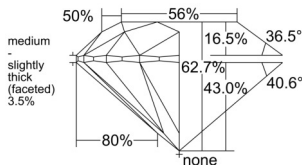

GIA®

FACSIMILE

GIA REPORT 6521361749

Verify this report at GIA.edu

GIA NATURAL DIAMOND DOSSIER®

June 04, 2025
GIA Report Number 6521361749
Shape and Cutting Style ..... Round Brilliant
Measurements ..... 4.71 - 4.74 x 2.96 mm

GRADING RESULTS

Carat Weight ..... 0.41 carat
Color Grade ..... E
Clarity Grade VS2
Cut Grade ..... Excellent

ADDITIONAL GRADING INFORMATION

Polish ..... Excellent
Symmetry ..... Excellent
Fluorescence ..... None
Clarity Characteristics ..... Cloud
Inscription(s): GIA 6521361749

PROPORTIONS

Profile to actual proportions

GRADING SCALES

GIA COLOR SCALE	GIA CLARITY SCALE	GIA CUT SCALE
D	FLAWLESS	EXCELLENT
E	FLAWLESS	
F	INTERNALLY FLAWLESS	VERY GOOD
G	FLAWLESS	
H	VVS₁	GOOD
I	VVS₂	
J	VS₁	FAIR
K	VS₂	
L	SI₁	POOR
M	SI₂	
N	I₁	
O	I₂	
P	I₃	
Q		
R		
S		
T		
U		
V		
W		
X		
Y		
Z