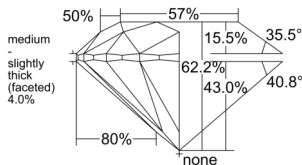

GIA®

FACSIMILE

GIA REPORT 6521360367

Verify this report at GIA.edu

GIA NATURAL DIAMOND DOSSIER®

June 09, 2025
GIA Report Number 6521360367
Shape and Cutting Style ..... Round Brilliant
Measurements ..... 5.22 - 5.24 x 3.25 mm

GRADING RESULTS

Carat Weight ..... 0.55 carat
Color Grade ..... K
Clarity Grade VS1
Cut Grade ..... Excellent

ADDITIONAL GRADING INFORMATION

Polish ..... Excellent
Symmetry ..... Excellent
Fluorescence ..... None
Clarity Characteristics ..... Cloud, Crystal, Pinpoint
Inspection(s): GIA 6521360367

PROPORTIONS

GRADING SCALES

GIA COLOR SCALE

COLOURLESS	D
	E
	F
	G
	H
	I
	J
NEAR COLOURLESS	K
	L
FAIN	M
	N
	O
	P
	Q
VERY LIGHT	R
	S
	T
	U
	V
	W
	X
	Y
LIGHT	Z

GIA CLARITY SCALE

FLAWLESS	INTERNAL FLAWLESS	
		EXCELLENT
VERY VERY SLIGHTLY INCLUDED	VVS₁	
	VVS₂	
VERY SLIGHTLY INCLUDED	VS₁	
	VS₂	
SLIGHTLY INCLUDED	SI₁	
	SI₂	
INCLUDED	I₁	
	I₂	
	I₃	
POOR		

GIA CUT SCALE

EXCELLENT
VERY GOOD
GOOD
FAIR
POOR