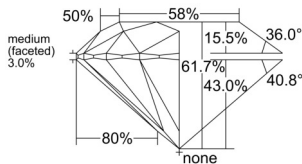

GIA®

FACSIMILE

GIA REPORT 6521340772

Verify this report at GIA.edu

GIA NATURAL DIAMOND DOSSIER®

May 31, 2025
GIA Report Number 6521340772
Shape and Cutting Style ..... Round Brilliant
Measurements ..... 4.40 - 4.43 x 2.72 mm

GRADING RESULTS

Carat Weight ..... 0.32 carat
Color Grade ..... D
Clarity Grade VS2
Cut Grade ..... Excellent

ADDITIONAL GRADING INFORMATION

Polish ..... Excellent
Symmetry ..... Excellent
Fluorescence ..... Strong Blue
Clarity Characteristics ..... Cloud, Crystal
Inscription(s): GIA 6521340772

PROPORTIONS

Profile to actual proportions

GRADING SCALES

GIA COLOR SCALE

COLOURESS	D
	E
	F
	G
	H
	I
	J
NEAR COLOURESS	K
	L
FAIN	M
	N
	O
	P
	Q
VERY LIGHT	R
	S
	T
	U
	V
	W
	X
	Y
LIGHT	Z

GIA CLARITY SCALE

	FLAWLESS
	INTERNALLY FLAWLESS
VERY VERY SLIGHTLY INCLUDED	VVS₁
	VVS₂
VERY SLIGHTLY INCLUDED	VS₁
	VS₂
SLIGHTLY INCLUDED	SI₁
	SI₂
	I₁
	I₂
INCLUDED	I₃

GIA CUT SCALE

	EXCELLENT
	VERY GOOD
	GOOD
	FAIR
	POOR