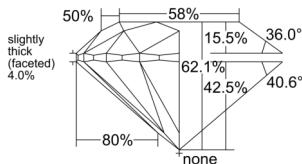

GIA®

FACSIMILE

GIA REPORT 6521222698

Verify this report at GIA.edu

GIA NATURAL DIAMOND DOSSIER®

May 21, 2025
GIA Report Number 6521222698
Shape and Cutting Style ..... Round Brilliant
Measurements ..... 5.32 - 5.35 x 3.32 mm

GRADING RESULTS

Carat Weight ..... 0.59 carat
Color Grade ..... G
Clarity Grade S11
Cut Grade ..... Excellent

ADDITIONAL GRADING INFORMATION

Polish ..... Excellent
Symmetry ..... Excellent
Fluorescence ..... None
Clarity Characteristics ..... Crystal, Cloud
Inscription(s): GIA 6521222698

PROPORTIONS

Profile to actual proportions

GRADING SCALES

GIA COLOR SCALE	GIA CLARITY SCALE	GIA CUT SCALE	
D	FLAWLESS	EXCELLENT	
E	INTERNALLY FLAWLESS		
F		VVS₁	VERY GOOD
G	VVS₂		
H	VS₁	GOOD	
I	VS₂		
J	S1₁	FAIR	
K	S1₂		
L	I₁	POOR	
M	I₂		
N	I₃		
O			
P			
Q			
R			
S			
T			
U			
V			
W			
X			
Y			
Z