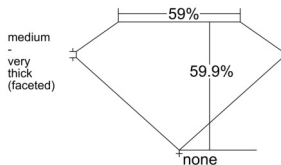

GIA®

FACSIMILE

GIA REPORT 6521193225

Verify this report at GIA.edu

GIA NATURAL DIAMOND DOSSIER®

May 19, 2025
GIA Report Number 6521193225
Shape and Cutting Style ..... Heart Brilliant
Measurements ..... 4.76 x 5.61 x 3.36 mm

GRADING RESULTS

Carat Weight ..... 0.52 carat
Color Grade ..... D
Clarity Grade VVS2

ADDITIONAL GRADING INFORMATION

Polish ..... Excellent
Symmetry ..... Very Good
Fluorescence ..... None
Clarity Characteristics ..... Pinpoint
Inscription(s): GIA 6521193225

PROPORTIONS

Profile not to actual proportions

GRADING SCALES

GIA COLOR SCALE		GIA CLARITY SCALE			
COLORLESS	D	VERY VERY SLIGHTLY INCLUDED	FLAWLESS		
	E		INTERNALLY FLAWLESS		
	F	VERY SLIGHTLY INCLUDED	VVS₁		
	G		VVS₂		
	H		VS₁		
	NEAR COLORLESS	I	SLIGHTLY INCLUDED	VS₂	
		J		SI₁	
		FAINT	K	INCLUDED	SI₂
			L		I₁
			M		I₂
VERT LIGHT	N	LIGHT	I₃		
	O				
	P				
	Q				
	R				
	S				
LIGHT	T				
	U				
	V				
	W				
	X				
Y					
Z