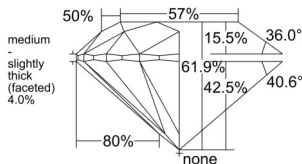

GIA®

FACSIMILE

GIA REPORT 6521104116

Verify this report at GIA.edu

GIA NATURAL DIAMOND DOSSIER®

May 10, 2025
GIA Report Number 6521104116
Shape and Cutting Style ..... Round Brilliant
Measurements ..... 4.77 - 4.79 x 2.96 mm

GRADING RESULTS

Carat Weight ..... 0.42 carat
Color Grade ..... F
Clarity Grade S11
Cut Grade ..... Excellent

ADDITIONAL GRADING INFORMATION

Polish ..... Very Good
Symmetry ..... Excellent
Fluorescence ..... Medium Blue
Clarity Characteristics ..... Crystal
Inscription(s): GIA 6521104116

PROPORTIONS

Profile to actual proportions

GRADING SCALES

GIA COLOR SCALE

COLORESS	D
	E
	F
	G
	H
	I
	J
NEAR COLORESS	K
	L
FAIN	M
	N
	O
	P
VERY LIGHT	Q
	R
	S
	T
	U
	V
	W
	X
	Y
LIGHT	Z

GIA CLARITY SCALE

VERY VERY SLIGHTLY INCLUDED	FLAWLESS
	INTERNALLY FLAWLESS
VERY SLIGHTLY INCLUDED	VVS₁
	VVS₂
SLIGHTLY INCLUDED	VS₁
	VS₂
INCLUDED	SI₁
	SI₂
	I₁
	I₂
	I₃

GIA CUT SCALE

EXCELLENT
VERY GOOD
GOOD
FAIR
POOR