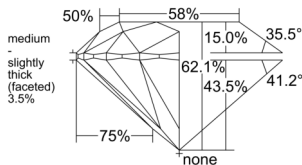

GIA®

FACSIMILE

GIA REPORT 6521042438

Verify this report at GIA.edu

GIA NATURAL DIAMOND DOSSIER®

May 07, 2025
GIA Report Number 6521042438
Shape and Cutting Style ..... Round Brilliant
Measurements ..... 6.06 - 6.10 x 3.77 mm

GRADING RESULTS

Carat Weight ..... 0.85 carat
Color Grade I
Clarity Grade S11
Cut Grade ..... Excellent

ADDITIONAL GRADING INFORMATION

Polish ..... Excellent
Symmetry ..... Excellent
Fluorescence ..... None
Clarity Characteristics..... Cloud, Crystal, Feather
Inscription(s): GIA 6521042438

PROPORTIONS

Profile to actual proportions

GRADING SCALES

GIA COLOR SCALE	GIA CLARITY SCALE	GIA CUT SCALE	
D	FLAWLESS	EXCELLENT	
E	INTERNALLY FLAWLESS		
F		VVS₁	VERY GOOD
G	VVS₂		
H	VS₁	GOOD	
I	VS₂		
J	S1₁	FAIR	
K	S1₂		
L	I₁	POOR	
M	I₂		
N	I₃		
O			
P			
Q			
R			
S			
T			
U			
V			
W			
X			
Y			
Z