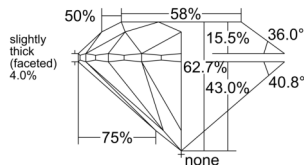

GIA®

FACSIMILE

GIA REPORT 6515996649

Verify this report at GIA.edu

GIA NATURAL DIAMOND DOSSIER®

April 30, 2025
GIA Report Number 6515996649
Shape and Cutting Style ..... Round Brilliant
Measurements ..... 4.23 - 4.27 x 2.66 mm

GRADING RESULTS

Carat Weight ..... 0.30 carat
Color Grade ..... J
Clarity Grade S11
Cut Grade ..... Excellent

ADDITIONAL GRADING INFORMATION

Polish ..... Excellent
Symmetry ..... Excellent
Fluorescence ..... None
Clarity Characteristics ..... Feather, Cloud, Crystal
Inspection(s): GIA 6515996649

PROPORTIONS

Profile to actual proportions