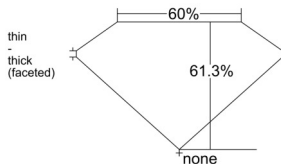

GIA®

FACSIMILE

GIA REPORT 6515967386

Verify this report at GIA.edu

GIA NATURAL DIAMOND DOSSIER®

May 02, 2025
GIA Report Number **6515967386**
Shape and Cutting Style ..... **Pear Brilliant**
Measurements ..... **5.98 x 3.77 x 2.31 mm**

GRADING RESULTS

Carat Weight ..... **0.30 carat**
Color Grade ..... **D**
Clarity Grade **VS2**

ADDITIONAL GRADING INFORMATION

Polish ..... **Very Good**
Symmetry ..... **Very Good**
Fluorescence ..... **None**
Clarity Characteristics ..... **Feather**
Inscription(s): **GIA 6515967386**

PROPORTIONS

Profile not to actual proportions

GRADING SCALES

GIA COLOR SCALE		GIA CLARITY SCALE			
COLORLESS	D	VERY VERY SLIGHTLY INCLUDED	FLAWLESS		
	E		INTERNALLY FLAWLESS		
	F	VERY SLIGHTLY INCLUDED	VVS₁		
	G		VVS₂		
	H		VS₁		
	NEAR COLORLESS	I	SLIGHTLY INCLUDED	VS₂	
		J		SI₁	
		FAINT	K	INCLUDED	SI₂
			L		I₁
			M		I₂
VERT LIGHT	N	LIGHT	I₃		
	O				
	P				
	Q				
	R				
	S				
	T				
LIGHT	U				
	V				
	W				
	X				
	Y				
	Z