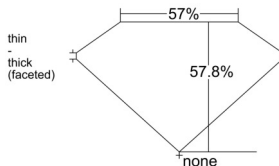

GIA®

FACSIMILE

GIA REPORT 6515937795

Verify this report at GIA.edu

GIA NATURAL DIAMOND DOSSIER®

April 21, 2025
GIA Report Number 6515937795
Shape and Cutting Style ..... Heart Brilliant
Measurements ..... 4.53 x 5.10 x 2.95 mm

GRADING RESULTS

Carat Weight ..... 0.40 carat
Color Grade ..... D
Clarity Grade VS2

ADDITIONAL GRADING INFORMATION

Polish ..... Excellent
Symmetry ..... Very Good
Fluorescence ..... None
Clarity Characteristics..... Cloud, Crystal, Feather
Inscription(s): GIA 6515937795

PROPORTIONS

Profile not to actual proportions

GRADING SCALES

GIA COLOR SCALE		GIA CLARITY SCALE			
COLORLESS	D	VERY VERY SLIGHTLY INCLUDED	FLAWLESS		
	E		INTERNALLY FLAWLESS		
	F	VERY SLIGHTLY INCLUDED	VVS₁		
	G		VVS₂		
	H		VS₁		
	NEAR COLORLESS	I	SLIGHTLY INCLUDED	VS₂	
		J		SI₁	
		FAINT	K	INCLUDED	SI₂
			L		I₁
			M		I₂
VERT LIGHT	N	INCLUDED	I₃		
	O				
	P				
	Q				
	R				
LIGHT	S				
	T				
	U				
	V				
	W				
	X				
	Y				
	Z