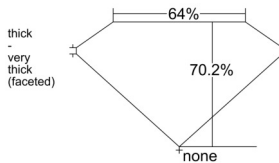

GIA®

FACSIMILE

GIA REPORT 6515922724

Verify this report at GIA.edu

GIA NATURAL DIAMOND DOSSIER®

April 21, 2025
GIA Report Number 6515922724
Shape and Cutting Style ..... Cushion Modified Brilliant
Measurements ..... 5.25 x 4.25 x 2.98 mm

GRADING RESULTS

Carat Weight ..... 0.60 carat
Color Grade ..... G
Clarity Grade VS1

ADDITIONAL GRADING INFORMATION

Polish ..... Excellent
Symmetry ..... Excellent
Fluorescence ..... None
Clarity Characteristics..... Crystal, Cloud, Needle
Inscription(s): GIA 6515922724

PROPORTIONS

Profile not to actual proportions

GRADING SCALES

GIA COLOR SCALE		GIA CLARITY SCALE			
COLORLESS	D	VERY VERY SLIGHTLY INCLUDED	FLAWLESS		
	E		INTERNALLY FLAWLESS		
	F	VERY SLIGHTLY INCLUDED	VVS₁		
	G		VVS₂		
	H		VS₁		
	NEAR COLORLESS	I	SLIGHTLY INCLUDED	VS₂	
		J		SI₁	
		FAINT	K	INCLUDED	SI₂
			L		I₁
			M		I₂
VERT LIGHT	N	LIGHT	I₃		
	O				
	P				
	Q				
	R