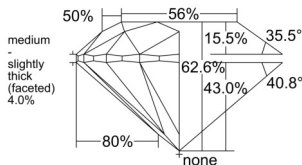

GIA®

FACSIMILE

GIA REPORT 6515892254

Verify this report at GIA.edu

GIA NATURAL DIAMOND DOSSIER®

April 16, 2025
GIA Report Number 6515892254
Shape and Cutting Style ..... Round Brilliant
Measurements ..... 4.52 - 4.54 x 2.84 mm

GRADING RESULTS

Carat Weight ..... 0.36 carat
Color Grade ..... E
Clarity Grade S11
Cut Grade ..... Excellent

ADDITIONAL GRADING INFORMATION

Polish ..... Excellent
Symmetry ..... Excellent
Fluorescence ..... Medium Blue
Clarity Characteristics ..... Crystal, Feather
Inscription(s): GIA 6515892254

PROPORTIONS

GRADING SCALES

GIA COLOR SCALE

COLORLESS	D
	E
	F
	G
	H
	I
	J
NEAR COLORLESS	K
	L
Faint	M
	N
	O
	P
Very Light	Q
	R
	S
	T
	U
	V
Light	W
	X
	Y
	Z

GIA CLARITY SCALE

FLAWLESS	INTERNAL FLAWLESS	
		FLAWLESS
VERY VERY SLIGHTLY INCLUDED	VVS₁	
	VVS₂	
VERY SLIGHTLY INCLUDED	VS₁	
	VS₂	
SLIGHTLY INCLUDED	SI₁	
	SI₂	
INCLUDED	I₁	
	I₂	
	I₃	

GIA CUT SCALE

EXCELLENT
VERY GOOD
GOOD
FAIR
POOR