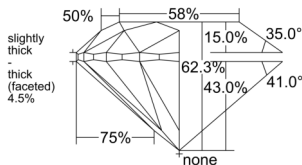

GIA®

FACSIMILE

GIA REPORT 6515711922

Verify this report at GIA.edu

GIA NATURAL DIAMOND DOSSIER®

March 26, 2025
GIA Report Number 6515711922
Shape and Cutting Style ..... Round Brilliant
Measurements ..... 5.02 - 5.10 x 3.15 mm

GRADING RESULTS

Carat Weight ..... 0.50 carat
Color Grade ..... F
Clarity Grade S11
Cut Grade ..... Very Good

ADDITIONAL GRADING INFORMATION

Polish ..... Excellent
Symmetry ..... Good
Fluorescence ..... None
Clarity Characteristics..... Cloud, Crystal, Feather
Inscription(s): GIA 6515711922

PROPORTIONS

GRADING SCALES

GIA COLOR SCALE	GIA CLARITY SCALE	GIA CUT SCALE	
D	FLAWLESS	EXCELLENT	
E	INTERNALLY FLAWLESS		
F		VVS₁	VERY GOOD
G	VVS₂		
H	VS₁	GOOD	
I	VS₂		
J	S1₁	FAIR	
K	S1₂		
L	I₁	POOR	
M	I₂		
N	I₃		
O			
P			
Q			
R			
S			
T			
U			
V			
W			
X			
Y			
Z