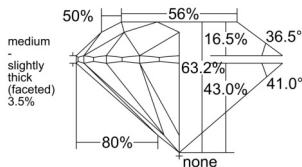

GIA®

FACSIMILE

GIA REPORT 6515654071

Verify this report at GIA.edu

GIA NATURAL DIAMOND DOSSIER®

March 21, 2025
GIA Report Number 6515654071
Shape and Cutting Style ..... Round Brilliant
Measurements ..... 4.47 - 4.49 x 2.83 mm

GRADING RESULTS

Carat Weight ..... 0.35 carat
Color Grade ..... G
Clarity Grade VVS2
Cut Grade ..... Excellent

ADDITIONAL GRADING INFORMATION

Polish ..... Excellent
Symmetry ..... Excellent
Fluorescence ..... Strong Blue
Clarity Characteristics..... Needle, Pinpoint, Cloud
Inscription(s): GIA 6515654071

PROPORTIONS

GRADING SCALES

GIA COLOR SCALE

COLORLESS	D
	E
	F
	G
	H
	I
	J
NEAR COLORLESS	K
	L
Faint	M
	N
	O
	P
Very Light	Q
	R
	S
	T
	U
	V
	W
	X
	Y
Light	Z

GIA CLARITY SCALE

FLAWLESS	INTERNAL FLAWLESS	
		VVS₁
VVS₂	VS₁	
VS₂	SI₁	
SI₁	SI₂	
I₁	I₂	
I₂	I₃	

GIA CUT SCALE

EXCELLENT
VERY GOOD
GOOD
FAIR
POOR