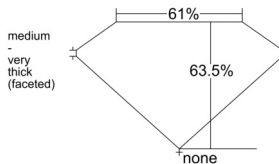

GIA®

FACSIMILE

GIA REPORT 6515578373

Verify this report at GIA.edu

GIA NATURAL DIAMOND DOSSIER®

March 07, 2025
GIA Report Number 6515578373
Shape and Cutting Style ..... Oval Brilliant
Measurements ..... 5.34 x 3.84 x 2.44 mm

GRADING RESULTS

Carat Weight ..... 0.31 carat
Color Grade ..... E
Clarity Grade VVS1

ADDITIONAL GRADING INFORMATION

Polish ..... Excellent
Symmetry ..... Very Good
Fluorescence ..... Faint
Clarity Characteristics..... Pinpoint, Feather
Inscription(s): GIA 6515578373

PROPORTIONS

Profile not to actual proportions

GRADING SCALES

GIA COLOR SCALE		GIA CLARITY SCALE			
COLORLESS	D	VERY VERY SLIGHTLY INCLUDED	FLAWLESS		
	E		INTERNALLY FLAWLESS		
	F	VERY SLIGHTLY INCLUDED	VVS₁		
	G		VVS₂		
	H		VS₁		
	NEAR COLORLESS	I	SLIGHTLY INCLUDED	VS₂	
		J		SI₁	
		FAINT	K	INCLUDED	SI₂
			L		I₁
			M		I₂
VERT LIGHT	N	INCLUDED	I₃		
	O				
	P				
	Q				
	R				
	S				
LIGHT	T				
	U				
	V				
	W				
	X				
Y					
Z