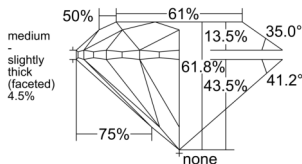

GIA®

FACSIMILE

GIA REPORT 6515568235

Verify this report at GIA.edu

GIA NATURAL DIAMOND DOSSIER®

March 06, 2025
GIA Report Number 6515568235
Shape and Cutting Style ..... Round Brilliant
Measurements ..... 5.03 - 5.06 x 3.12 mm

GRADING RESULTS

Carat Weight ..... 0.50 carat
Color Grade I
Clarity Grade S11
Cut Grade ..... Excellent

ADDITIONAL GRADING INFORMATION

Polish ..... Excellent
Symmetry ..... Excellent
Fluorescence ..... None
Clarity Characteristics..... Cloud, Crystal, Feather
Inscription(s): GIA 6515568235

PROPORTIONS

Profile to actual proportions