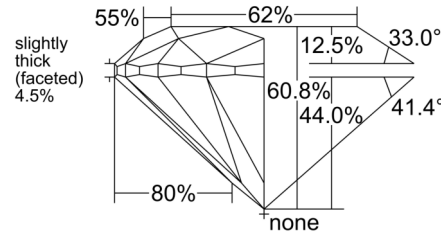

GIA NATURAL DIAMOND GRADING REPORT

March 12, 2025  
 GIA Report Number ..... 6515551247  
 Shape and Cutting Style ..... Round Brilliant  
 Measurements ..... 6.75 - 6.78 x 4.12 mm

GRADING RESULTS

Carat Weight ..... 1.16 carat  
 Color Grade ..... I  
 Clarity Grade ..... SI1  
 Cut Grade ..... Excellent

PROPORTIONS

Profile to actual proportions

CLARITY CHARACTERISTICS

KEY TO SYMBOLS\*

- Cloud
- Crystal
- Feather
- Needle
- Knot

\* Red symbols denote internal characteristics (inclusions). Green or black symbols denote external characteristics (blemishes). Diagram is an approximate representation of the diamond, and symbols shown indicate type, position, and approximate size of clarity characteristics. All clarity characteristics may not be shown. Details of finish are not shown.